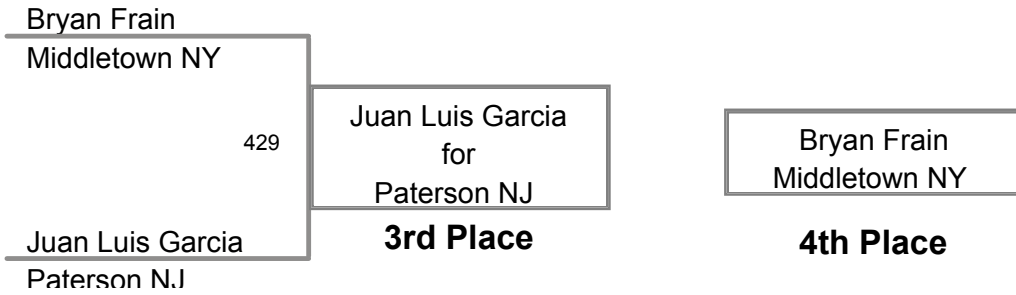

NJ MAWA High Point  
Open

**150 Lbs**

NJ MAWA High Point  
Open

**158 Lbs**

NJ MAWA High Point  
Open

**167 Lbs**

NJ MAWA High Point  
Open

**177 Lbs**