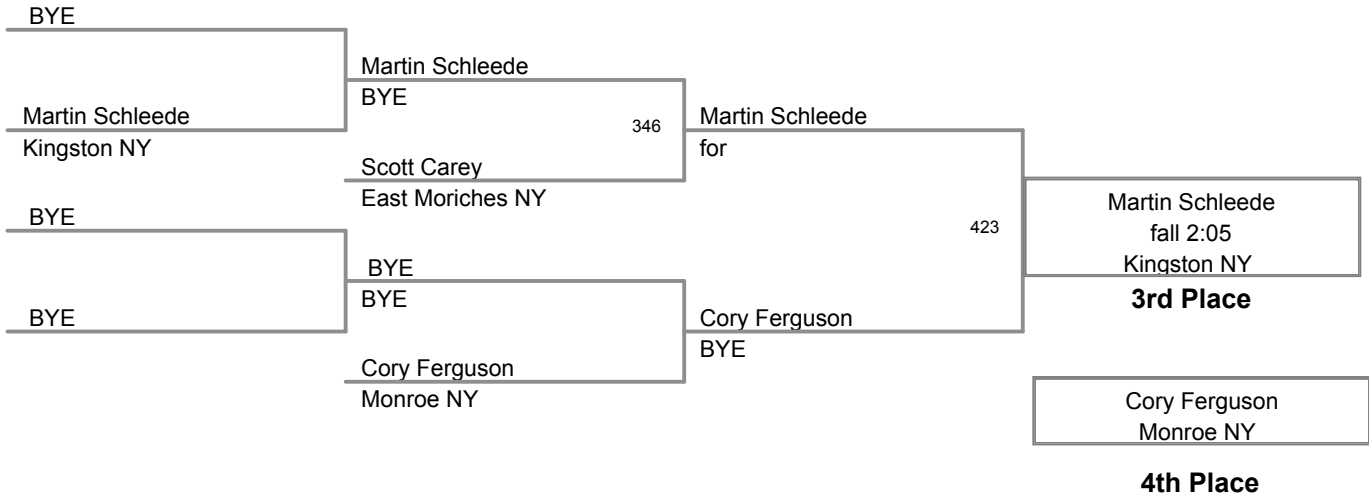

Zach Dipini  
Franklin NJ

**Champion**

Jose Vega  
Moonachie NJ

**2nd Place**

Henry Rodriguez  
Paterson NJ

**3rd Place**

NJ MAWA High Point  
Open

**142 Lbs**

NJ MAWA High Point  
Open

**150 Lbs**

NJ MAWA High Point  
Open

**158 Lbs**

NJ MAWA High Point  
Open

**167 Lbs**

NJ MAWA High Point  
Open

**177 Lbs**