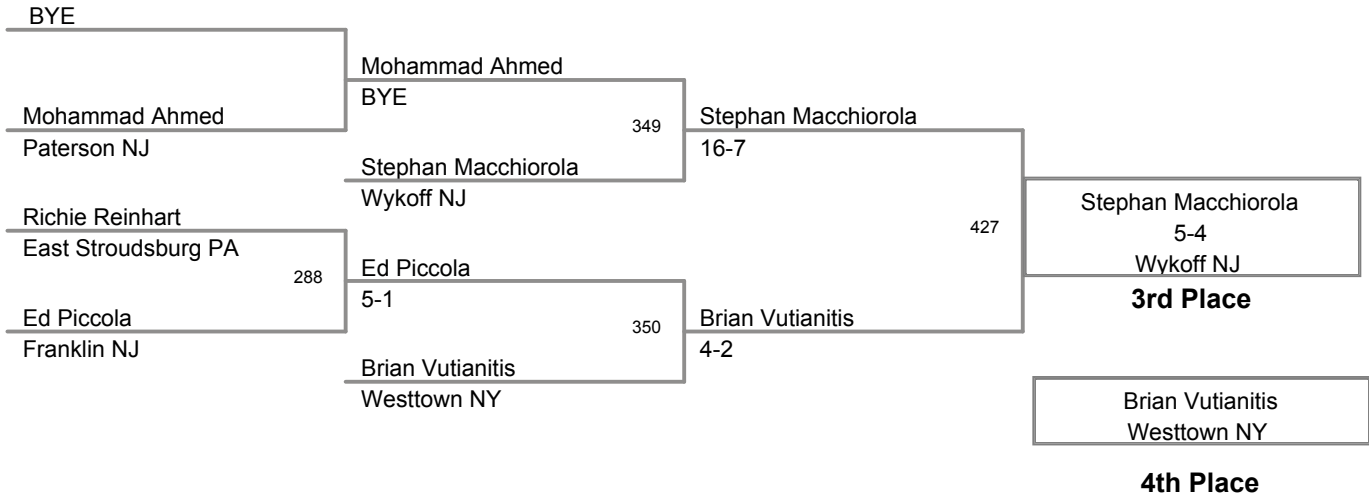

Zach Dipini  
Franklin NJ

**Champion**

Jose Vega  
Moonachie NJ

**2nd Place**

Henry Rodriguez  
Paterson NJ

**3rd Place**

NJ MAWA High Point  
Open

**142 Lbs**

NJ MAWA High Point  
Open

**150 Lbs**

NJ MAWA High Point  
Open

**158 Lbs**

NJ MAWA High Point  
Open

**167 Lbs**

NJ MAWA High Point  
Open

**177 Lbs**