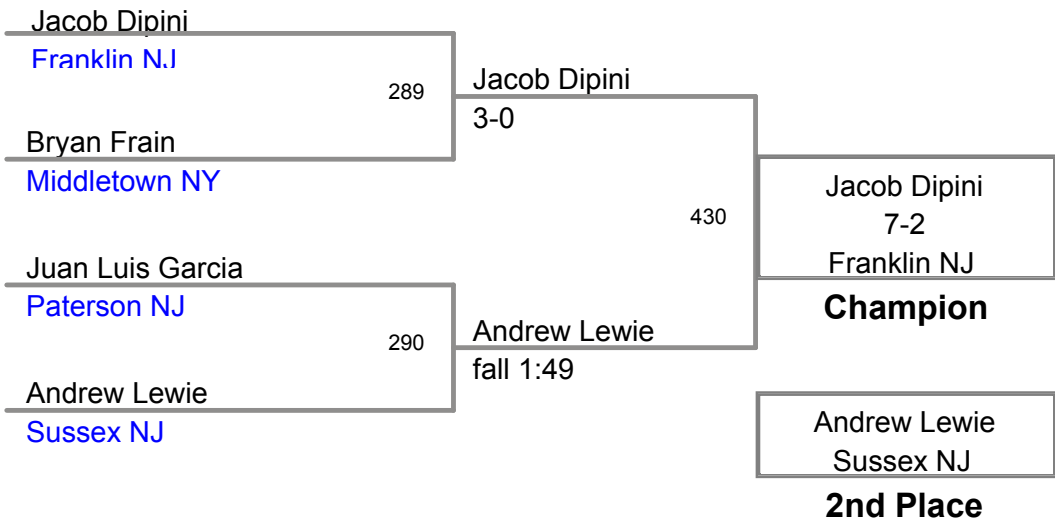

Zach Dipini  
Franklin NJ

**Champion**

Jose Vega  
Moonachie NJ

**2nd Place**

Henry Rodriguez  
Paterson NJ

**3rd Place**

NJ MAWA High Point  
Open

**142 Lbs**

NJ MAWA High Point  
Open

**150 Lbs**

NJ MAWA High Point  
Open

**158 Lbs**

NJ MAWA High Point  
Open

**167 Lbs**

NJ MAWA High Point  
Open

**177 Lbs**

NJ MAWA High Point  
Open

**190 Lbs**

NJ MAWA High Point  
Open

**215 Lbs**

NJ MAWA High Point  
Open

**295 Lbs**