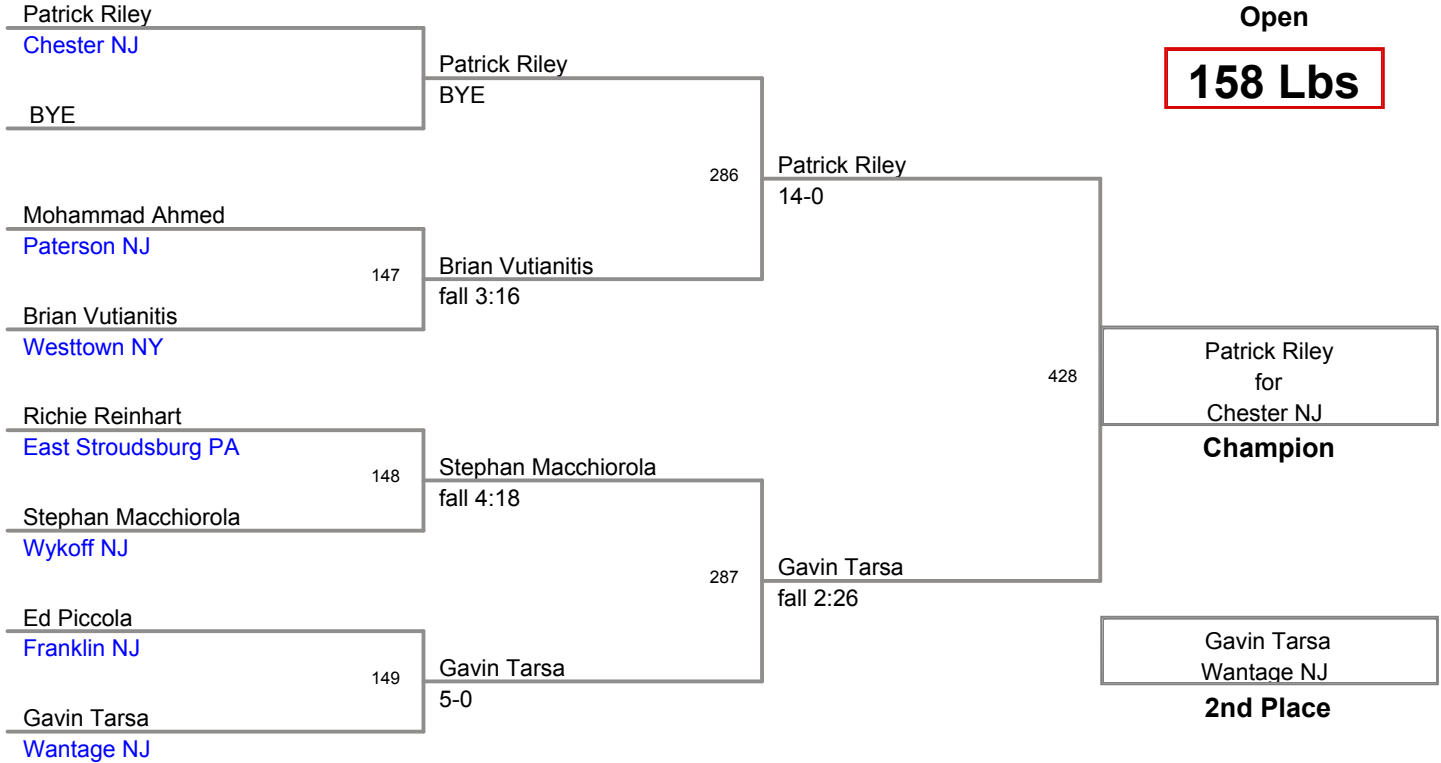

Zach Dipini  
Franklin NJ

**Champion**

Jose Vega  
Moonachie NJ

**2nd Place**

Henry Rodriguez  
Paterson NJ

**3rd Place**

NJ MAWA High Point  
Open

**142 Lbs**

NJ MAWA High Point  
Open

**150 Lbs**

NJ MAWA High Point  
Open

**158 Lbs**

NJ MAWA High Point  
Open

**167 Lbs**

NJ MAWA High Point  
Open

**177 Lbs**