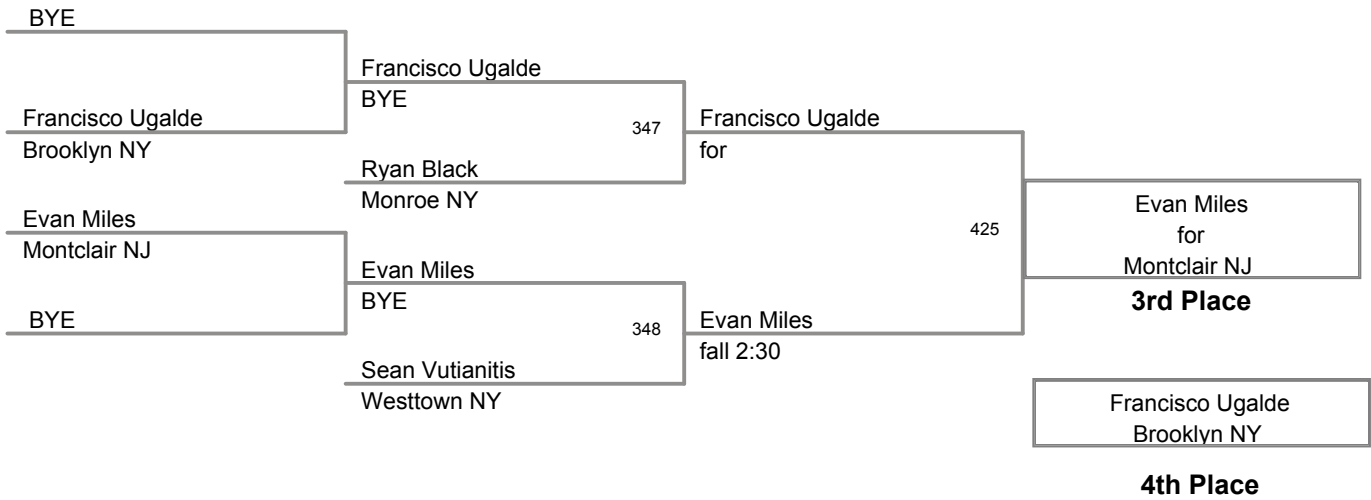

Zach Dipini  
Franklin NJ

**Champion**

Jose Vega  
Moonachie NJ

**2nd Place**

Henry Rodriguez  
Paterson NJ

**3rd Place**

NJ MAWA High Point  
Open

**142 Lbs**

NJ MAWA High Point  
Open

**150 Lbs**

NJ MAWA High Point  
Open

**158 Lbs**

NJ MAWA High Point  
Open

**167 Lbs**

NJ MAWA High Point  
Open

**177 Lbs**