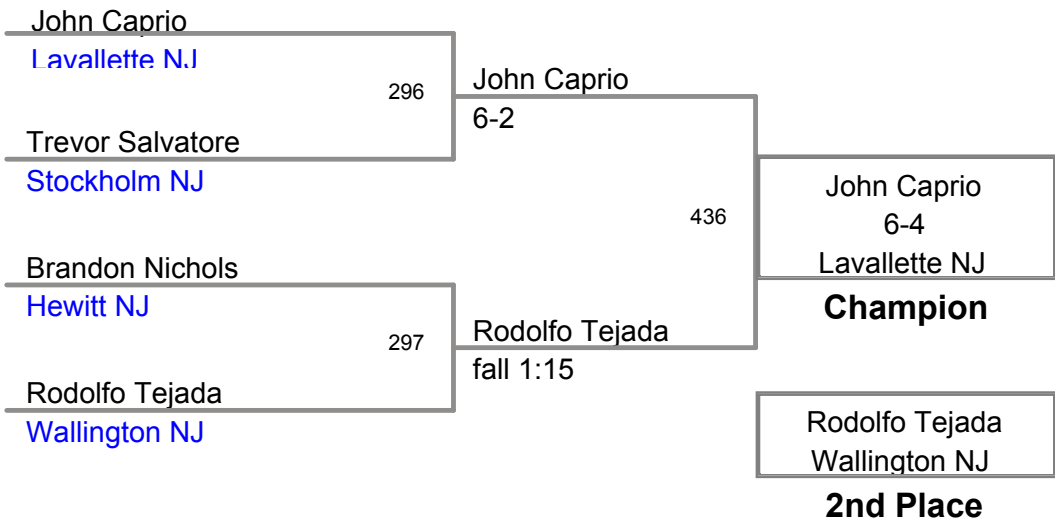

NJ MAWA High Point  
Open

**190 Lbs**

NJ MAWA High Point  
Open

**215 Lbs**

NJ MAWA High Point  
Open

**295 Lbs**