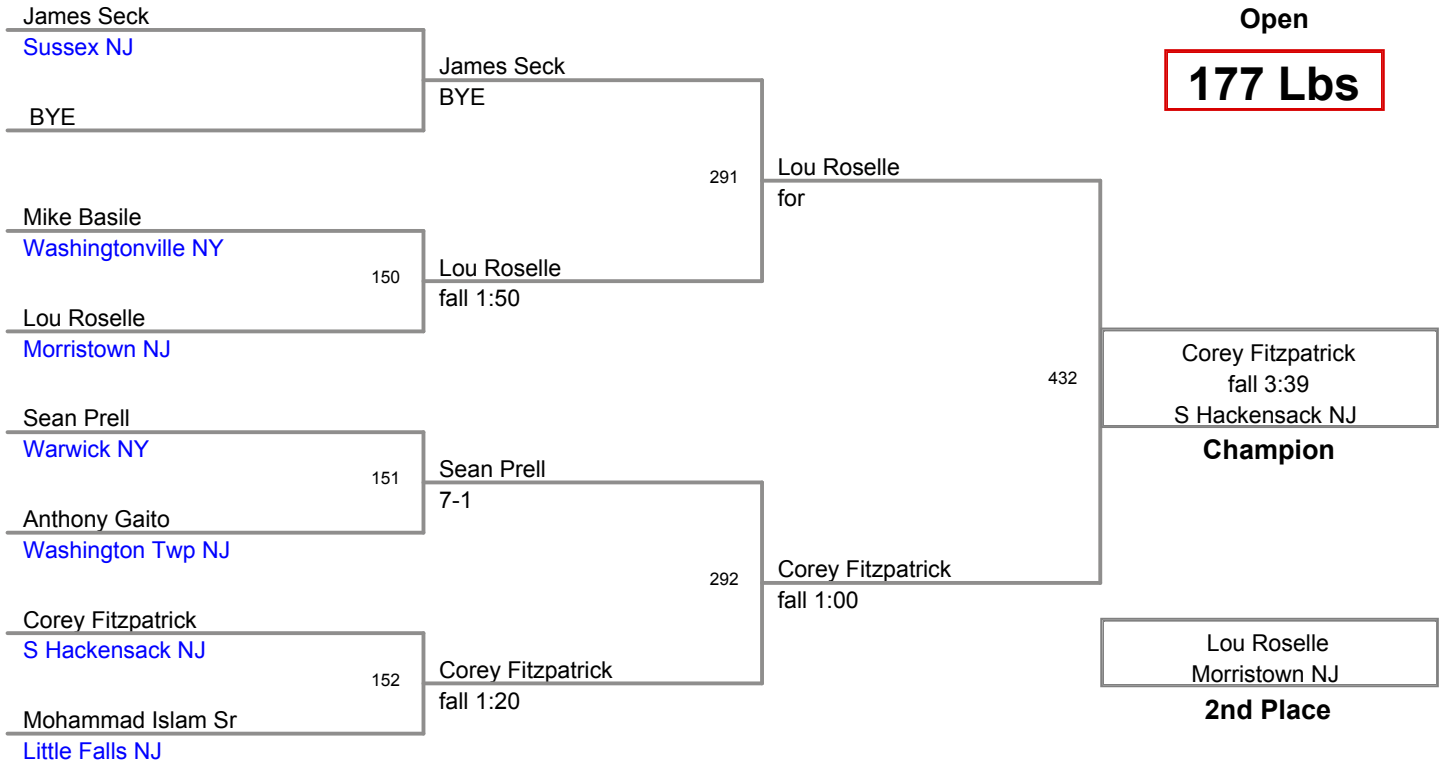

NJ MAWA High Point  
Open

**150 Lbs**

NJ MAWA High Point  
Open

**158 Lbs**

NJ MAWA High Point  
Open

**167 Lbs**

NJ MAWA High Point  
Open

**177 Lbs**

NJ MAWA High Point  
Open

**190 Lbs**

NJ MAWA High Point  
Open

**215 Lbs**

NJ MAWA High Point  
Open

**295 Lbs**