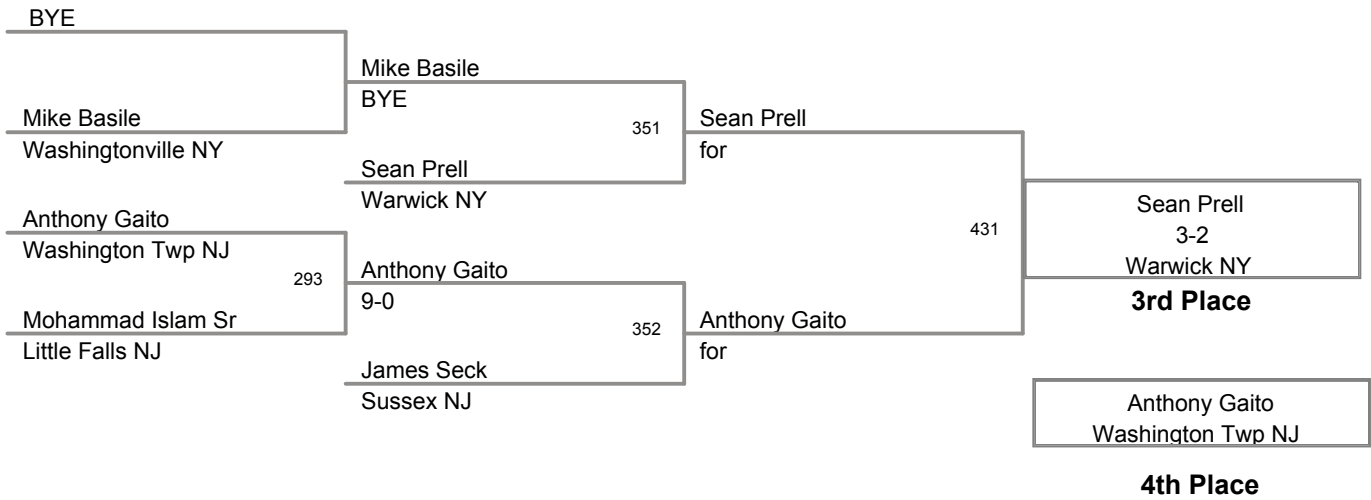

NJ MAWA High Point  
Open

**150 Lbs**

NJ MAWA High Point  
Open

**158 Lbs**

NJ MAWA High Point  
Open

**167 Lbs**

NJ MAWA High Point  
Open

**177 Lbs**

NJ MAWA High Point  
Open

**190 Lbs**

NJ MAWA High Point  
Open

**215 Lbs**

NJ MAWA High Point  
Open

**295 Lbs**